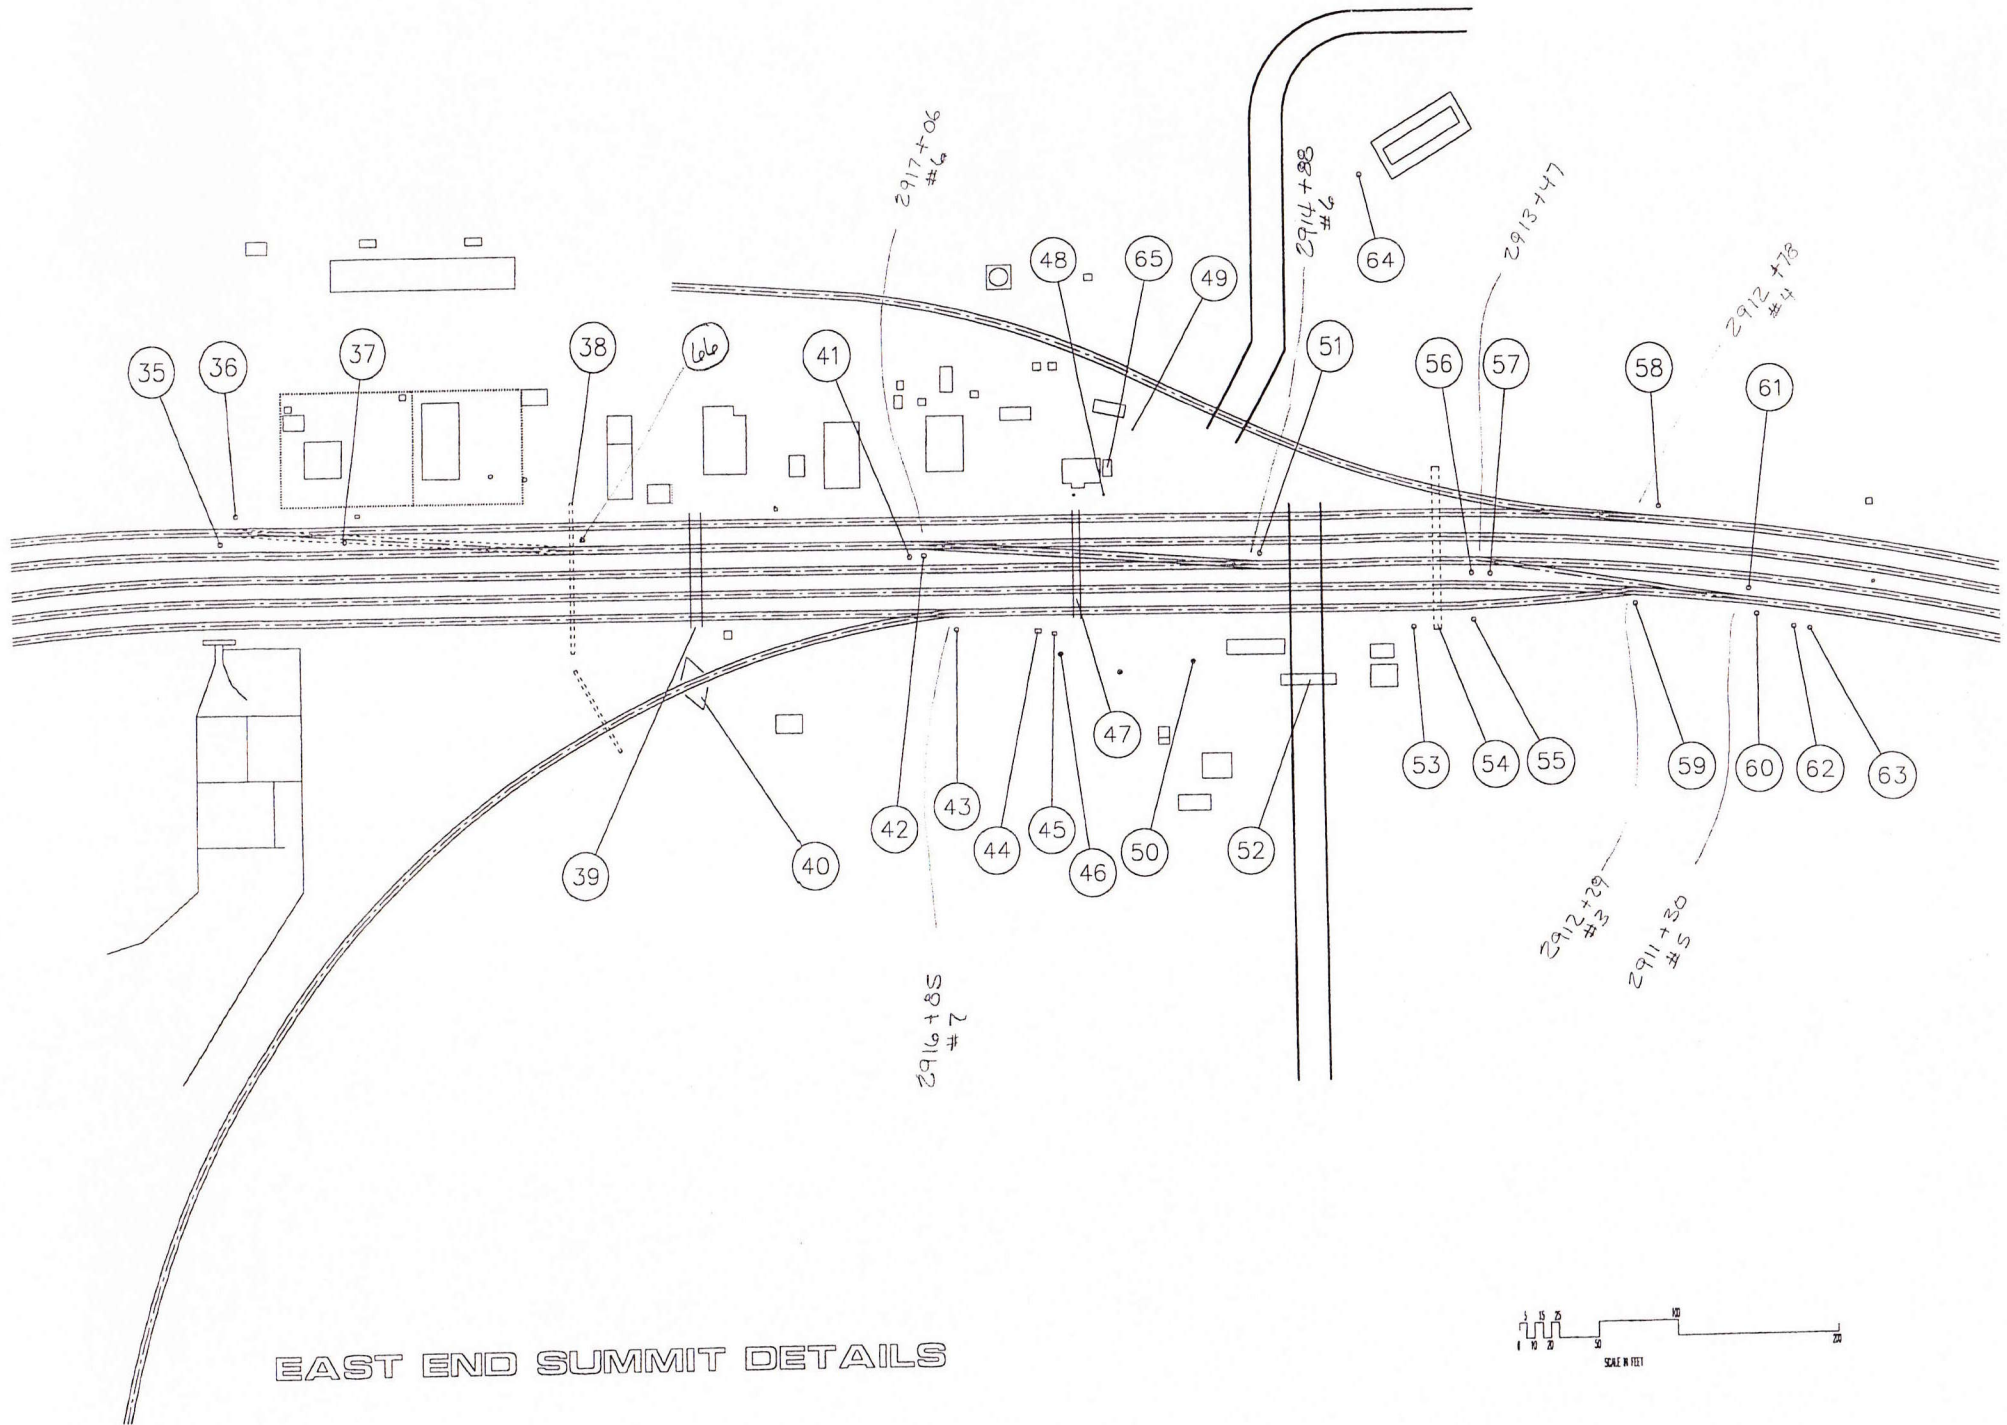

Detail List

<u>No.</u>	<u>Detail</u>	<u>Observed Years</u>	<u>Dwg. Code</u>	<u>Notes</u>
1.	Dwarf signal			
2.	Handcar signal	1956 - 1962		
3.	Dwarf signal 2 lt	1950		
4.	Hi Star switch stand	1951		
5.	Dwarf signal 2 light	1950 - 1957		
6.	Hi Star switch stand	1962 - 1970		Spring Switch
7.	Hand car signal	1962 - 1970		
8.	Signal pole	1948 - 1964		
9.	Battery cellar	1948 - 1953		
10.	Signal case	1948 - 1972		
11.	Battery cellar	1951 - 1970		
12.	Dwarf signal	1948 - 1953		
13.	Whistle sign	1947 - 1952		
14.	Cattle guard	1947 - 1952		
15.	Dwarf signal #562	1946 - 1965		
16.	Dwarf signal	1948 - 1965		
17.	Hand car setout	1946 - 1957		
18.	Hi star switch stand	1951 - 1972		
19.	Derail and sign	1946 - 1957		
20.	Hi star switch stand	1939 - 1972		
21.	Signal 3 light #561	1939 - 1972		
22.	Train sign	1939 - 1962		
23.	Train flasher	1967 - 1970		
24.	Battery cellar 2x	1939 - 1972		
25.	Hi star switch stand	1939 - 1972		
26.	Hand car setout	1947 - 1955		
27.	Cable drop	1950 - 1955		
28.	Pole	1950 - 1955		
29.	Phone booth	1967 - 1972		
30.	Whistle sign	1970		
31.	Hi star switch stand	1939 - 1950		
32.	Hand car signal	1950		
33.	Signal drop	1950 - 1955		
34.	Mile post 56			
35.	Dwarf signal 3lt	1947 - 1950		
36.	Hi Star switch stand	1950		
37.	Dwarf signal			
38.	2 x 2 Box culvert			
39.	Walkover	1950		
40.	Cattle guard			
41.	Dwarf signal	1947		HC Signal 1962
42.	Ground throw	1947		
43.	Hi Star switch stand			
44.	Battery cellar			
45.	Signal case			
46.	Signal pole			
47.	Walkover			
48.	Thermometer box	1947 - 1967		
49.	Communications pole			
50.	Signal pole			
51.	Ground throw	1957		
52.	Cattle Guard	1966		
53.	Signal Pole	1966		
54.	BR 55.8 3 x 2 box			
55.	Signal drop	1966		
56.	Dwarf signal	1966		

EAST END SUMMIT DETAILS

WEST END SUMMIT DETAILS